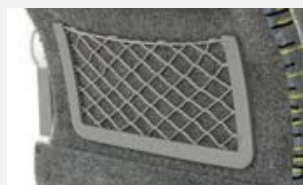

- Revistero
- Magazine net